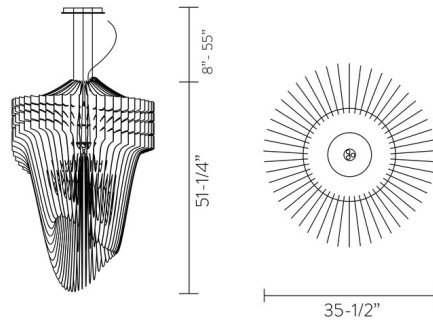

Lightology

lightology.com
866-954-4489
05-25-26

Project: _____

Company: _____

Location: _____ Fixture Type: _____

SPEC #: **SLP1116314**

Approved On: _____ Approved By: _____

Aria XL Pendant By Slamp

Description

The Aria XL Pendant features 52 different layers of fluid and dynamic opalflex frame which transform it from a source of light into an object of admiration with soft amplified tones and reflection. While Aria's distinctive silhouette evokes traditional chandeliers, it possesses a distinctly modern edge that will make it a dynamic statement piece in any interior. Note: Due to the weight of the fixture, additional ceiling support is required.

Shown in transparent

Specifications

COLOR	N/A
BODY FINISH	Transparent
WATTAGE	83W
DIMMER	Standard 120V
DIMENSIONS	35.5"W x 51.25"H
BULB NOT INCLUDED	6 x A19/Medium (E26)/12W/120V LED
BULB NOT INCLUDED	1 x PAR38/Medium (E26)/11W/120V LED
COUNTRY OF ORIGIN	Italy