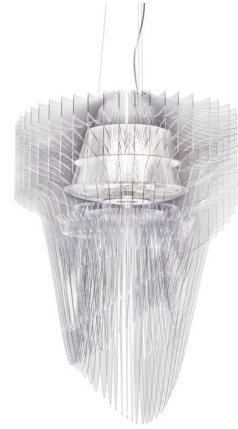

Lightology

lightology.com
866-954-4489
05-25-26

Project: _____

Company: _____

Location: _____ Fixture Type: _____

SPEC #: **SLP1116314**

Approved On: _____ Approved By: _____

Aria XL Pendant By Slamp

Description

The Aria XL Pendant features 52 different layers of fluid and dynamic opalflex frame which transform it from a source of light into an object of admiration with soft amplified tones and reflection. While Aria's distinctive silhouette evokes traditional chandeliers, it possesses a distinctly modern edge that will make it a dynamic statement piece in any interior. Note: Due to the weight of the fixture, additional ceiling support is required.

Shown in transparent

Specifications

COLOR	N/A
BODY FINISH	Transparent
WATTAGE	83W
DIMMER	Standard 120V
DIMENSIONS	35.5"W x 51.25"H
BULB NOT INCLUDED	6 x A19/Medium (E26)/12W/120V LED
BULB NOT INCLUDED	1 x PAR38/Medium (E26)/11W/120V LED
COUNTRY OF ORIGIN	Italy