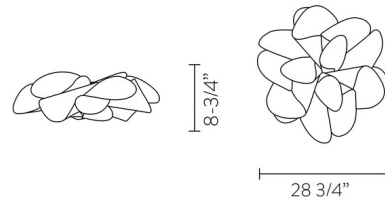

CLICK TO VIEW PRODUCT

Notes: