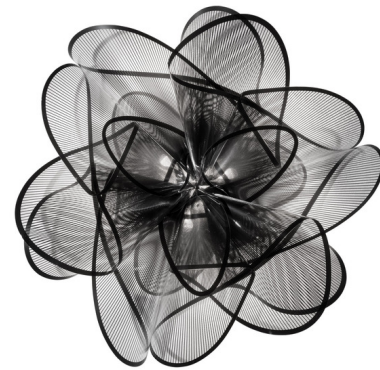

Lightology

lightology.com
866-954-4489
05-25-26

Project: _____

Company: _____

Location: _____ Fixture Type: _____

SPEC #: **SLP1116317**

Approved On: _____ Approved By: _____

La Belle Etoile Wall / Ceiling Light By Slamp

Description

La Belle Etoile Wall/Ceiling Light Fixture, designed by Adriano Rachele, is inspired by the graceful moves of a ballerina. This sculpture masterpiece is a minimalist and glamorous addition to any room. Made of Transparent Cristaflex, an unbreakable material, able to bend and move to create this piece. Finished in White or Black. TRIAC / Trailing Edge dimmable (other dimming systems may be available on request).

Specifications

COLOR . . . . . Transparent
BODY FINISH . . . . . Black
WATTAGE 15W
DIMMER . . . . . Low Voltage Electronic
DIMENSIONS . . . . . 28.75"W x 28.75"H x 8.75"D
INTEGRATED LED MODULE . . . . . 1 x LED/15W/120-277V LED
COUNTRY OF ORIGIN . . . . . Italy

Technical Information

COLOR RENDERING . . . . . 90 CRI
LAMP COLOR 2700K
LUMENS/WATT 143.33
LUMINOUS FLUX . . . . . 2150 lumens

Shown in black / transparent