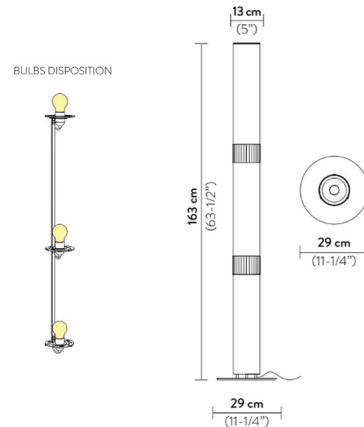

### Specifications

COLOR	Prisma
BODY FINISH	Gold
WATTAGE	36W
DIMMER	Included
DIMENSIONS	11.25"W x 63.5"H
BULB NOT INCLUDED	3 x A19/Medium (E26)/12W/120V LED
COUNTRY OF ORIGIN	Italy

Shown in gold / prisma