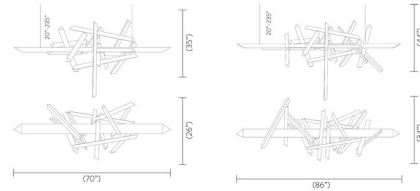

Description

The La Traviata Linear Pendant is a work of art. It features one main linear LED light with multiple individually dimmable RGB lights extending in various directions. DMX dimmable control included.

Specifications

COLOR N/A
BODY FINISH Prisma
WATTAGE 750W
DIMMER Included
DIMENSIONS 70"L x 26"W x 35"H
INTEGRATED LED MODULE 10 x LED/75W/120V LED
COUNTRY OF ORIGIN Italy

Technical Information

PRODUCT DIMENSIONS Canopy: 11"L x 5"W
LAMP COLOR RGB
LUMENS/WATT 80.00
LUMINOUS FLUX 6000 lumens

Shown in prisma

CLICK TO VIEW PRODUCT

Notes: