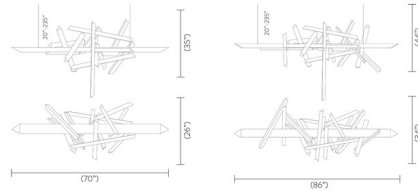

### Description

The La Traviata Linear Pendant is a work of art. It features one main linear LED light with multiple individually dimmable RGB lights extending in various directions. DMX dimmable control included.

### Specifications

COLOR . . . . . N/A  
BODY FINISH . . . . . Prisma  
WATTAGE . . . . . 750W  
DIMMER . . . . . Included  
DIMENSIONS . . . . . 70"L x 26"W x 35"H  
INTEGRATED LED MODULE . . . . . 10 x LED/75W/120V LED  
COUNTRY OF ORIGIN . . . . . Italy

### Technical Information

PRODUCT DIMENSIONS . . . . . Canopy: 11"L x 5"W  
LAMP COLOR . . . . . RGB  
LUMENS/WATT . . . . . 80.00  
LUMINOUS FLUX . . . . . 6000 lumens

Shown in prisma

CLICK TO VIEW PRODUCT