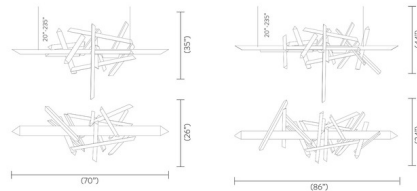

Description

The La Traviata Linear Pendant is a work of art. It features one main linear LED light with multiple individually dimmable RGB lights extending in various directions. DMX dimmable control included.

Specifications

| | |
|-----------------------|------------------------|
| COLOR | N/A |
| BODY FINISH | Prisma |
| WATTAGE | 1400W |
| DIMMER | Included |
| DIMENSIONS | 86"L x 34"W x 44"H |
| INTEGRATED LED MODULE | 14 x LED/100W/120V LED |
| COUNTRY OF ORIGIN | Italy |

Technical Information

| | |
|--------------------|-------------------|
| PRODUCT DIMENSIONS | Canopy: 9"L x 5"W |
| LAMP COLOR | RGB |
| LUMENS/WATT | 75.00 |
| LUMINOUS FLUX | 7500 lumens |

Shown in prisma