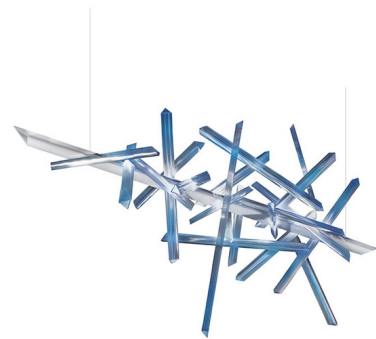

Description

The La Traviata Linear Pendant is a work of art. It features one main linear LED light with multiple individually dimmable RGB lights extending in various directions. DMX dimmable control included.

Specifications

| | |
|-----------------------|------------------------|
| COLOR | N/A |
| BODY FINISH | Prisma |
| WATTAGE | 1400W |
| DIMMER | Included |
| DIMENSIONS | 86"L x 34"W x 44"H |
| INTEGRATED LED MODULE | 14 x LED/100W/120V LED |
| COUNTRY OF ORIGIN | Italy |

Technical Information

| | |
|--------------------|-------------------|
| PRODUCT DIMENSIONS | Canopy: 9"L x 5"W |
| LAMP COLOR | RGB |
| LUMENS/WATT | 75.00 |
| LUMINOUS FLUX | 7500 lumens |

Shown in prisma