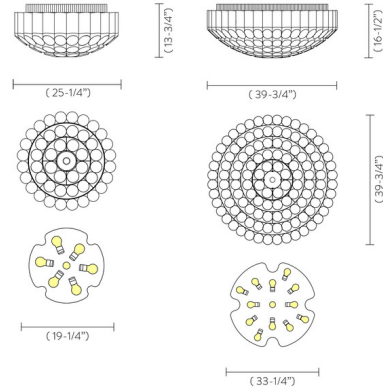

Lightology

lightology.com
866-954-4489
05-25-26

Project: _____

Company: _____

Location: _____ Fixture Type: _____

SPEC #: **SLP1116324**

Approved On: _____ Approved By: _____

Odeon Semi Flush Mount By Slamp

Description

The Odeon Semi Flush Mount showcases Art Deco's opulent architecture. It features concentric crowns of coupled metallic Goldflex and Lentiflex, a glasslike, rippling technopolymer.

Shown in gold / transparent

Specifications

COLOR Transparent
 BODY FINISH Gold
 WATTAGE 150.5W
 DIMMER Standard 120V
 DIMENSIONS 39.75"W x 16.5"H
 BULB NOT INCLUDED 12 x A19/Medium (E26)/12W/120V LED
 BULB NOT INCLUDED 1 x PAR38/Medium (E26)/6.5W/120V LED
 COUNTRY OF ORIGIN Italy