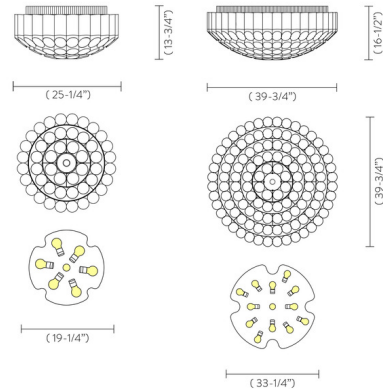

Shown in gold / transparent

CLICK TO VIEW PRODUCT

Notes: