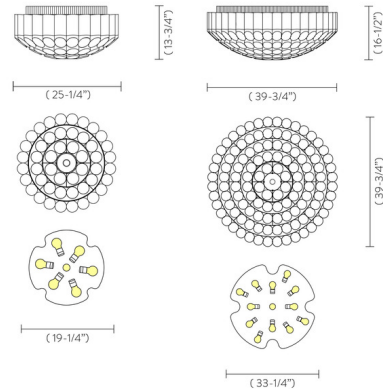

Lightology

lightology.com
866-954-4489
07-08-26

Project: _____
 Company: _____
 Location: _____ Fixture Type: _____
 SPEC #: **SLP1116325**
 Approved On: _____ Approved By: _____

Odeon Semi Flush Mount By Slamp

Description

The Odeon Semi Flush Mount showcases Art Deco's opulent architecture. It features concentric crowns of coupled metallic Goldflex and Lentiflex, a glasslike, rippling technopolymer.

Shown in gold / transparent

Specifications

COLOR	Transparent
BODY FINISH	Gold
WATTAGE	78.5W
DIMMER	Standard 120V
DIMENSIONS	25.25"W x 13.75"H
BULB NOT INCLUDED	6 x A19/Medium (E26)/12W/120V LED
BULB NOT INCLUDED	1 x PAR38/Medium (E26)/6.5W/120V LED
COUNTRY OF ORIGIN	Italy