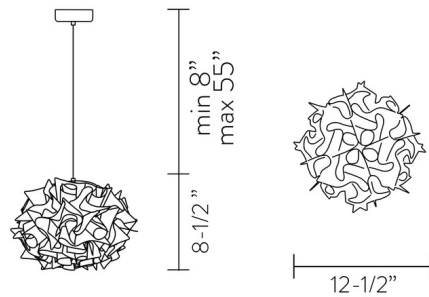

Description

The Veli Mini Pendant is both refined and trendy. It features the unbreakable, technopolymer Opalflex to create a hand-formed three-dimensional shape. The fixture is fitted with a magnetic hanging device, making installation and maintenance quick and easy. Available with Red or Transparent cording and a White canopy.

Specifications

COLOR	Couture
BODY FINISH	Red
WATTAGE	12W
DIMMER	Standard 120V
DIMENSIONS	12.5"W x 16.5"H
BULB NOT INCLUDED	1 x Edison/Medium (E26)/12W/120V LED
COUNTRY OF ORIGIN	Italy

Technical Information

PRODUCT DIMENSIONS	Canopy: 4.7" diameter
--------------------	-----------------------

Shown in red / couture

CLICK TO VIEW PRODUCT

Notes: