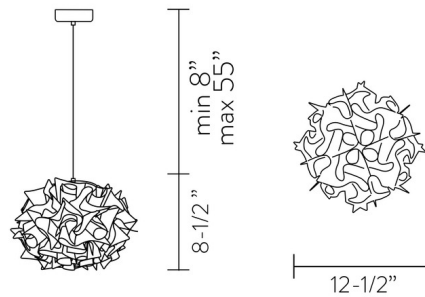

Description

The Veli Mini Pendant is both refined and trendy. It features the unbreakable, technopolymer Opalflex to create a hand-formed three-dimensional shape. The fixture is fitted with a magnetic hanging device, making installation and maintenance quick and easy. Available with Red or Transparent cording and a White canopy.

Specifications

COLOR Couture
BODY FINISH Red
WATTAGE 12W
DIMMER Standard 120V
DIMENSIONS 12.5"W x 16.5"H
BULB NOT INCLUDED 1 x Edison/Medium (E26)/12W/120V LED
COUNTRY OF ORIGIN Italy

Technical Information

PRODUCT DIMENSIONS Canopy: 4.7" diameter

Shown in red / couture

CLICK TO VIEW PRODUCT

Notes: