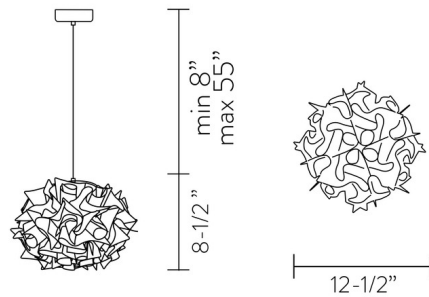

Description

The Veli Mini Pendant is both refined and trendy. It features the unbreakable, technopolymer Opalflex to create a hand-formed three-dimensional shape. The fixture is fitted with a magnetic hanging device, making installation and maintenance quick and easy. Available with Red or Transparent cording and a White canopy.

Shown in red / couture

Specifications

COLOR	Couture
BODY FINISH	Transparent
WATTAGE	12W
DIMMER	Standard 120V
DIMENSIONS	12.5"W x 16.5"H
BULB NOT INCLUDED	1 x Edison/Medium (E26)/12W/120V LED
COUNTRY OF ORIGIN	Italy