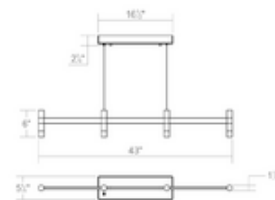

COMPANY	PROJECT	FIXTURE TYPE	APPROVED BY	DATE