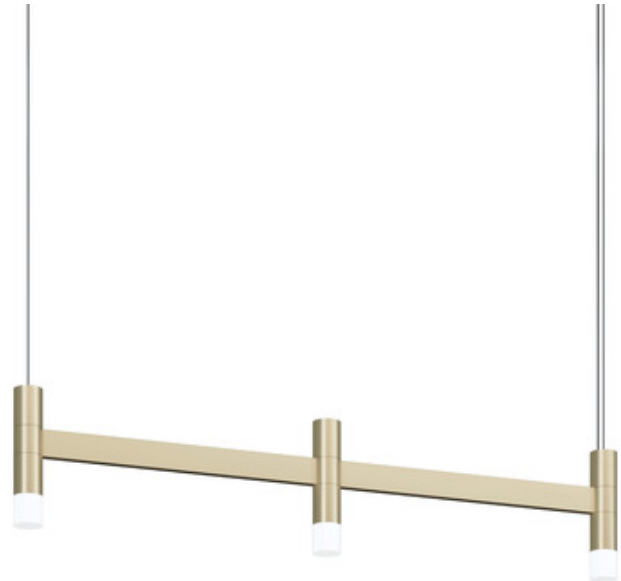

BRAND SONNEMAN - A Way of Light

DESCRIPTION

The Sytema Staccato Linear Pendant features minimal tubular light elements arranged along a crisp linear bar. The clean, modern silhouette works perfectly in contemporary spaces. Dimmable with a TRIAC or ELV dimmer.

Shown in: Painted Brass / Frosted

SHADE COLOR	Frosted
BODY FINISH	Painted Brass
WATTAGE	12W
DIMMER	Low Voltage Electronic
DIMENSIONS	29.25"L x 1.25"W x 6"H
INTEGRATED LED MODULE	
LAMP	3 x LED/4W/120V LED

Technical Information

LUMINOUS FLUX	450 lumens
LUMENS/WATT	112.50
LAMP COLOR	3000K
COLOR RENDERING	90 CRI

SPEC # SON1116339

COMPANY	PROJECT	FIXTURE TYPE	APPROVED BY	DATE