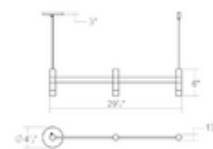

Shown in: Painted Brass / Frosted

COMPANY	PROJECT	FIXTURE TYPE	APPROVED BY	DATE