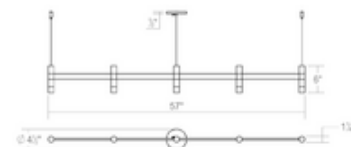

COMPANY	PROJECT	FIXTURE TYPE	APPROVED BY	DATE