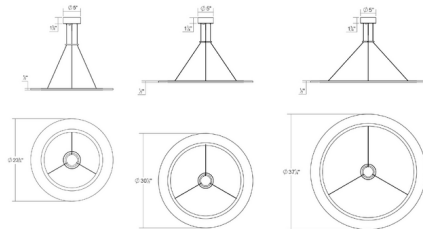

### Description

The Arctic Ring Pendant appears to float in space, its bold luminous ring suspended by thin cables as light radiates from the crisp cast acrylic diffuser. It can be hung as a single ring, or multiple can be suspended in an array across a horizontal plane or staggered throughout a vertical space to create a dramatic display. Includes driver located in the canopy.

### Specifications

COLOR . . . . . Frosted  
 BODY FINISH . . . . . Bright Satin Aluminum  
 WATTAGE . . . . . 12W  
 DIMMER . . . . . Low Voltage Electronic  
 DIMENSIONS . . . . . 23.75"W x 0.5"H  
 INTEGRATED LED MODULE . . . . . 1 x LED/12W/120-277V LED