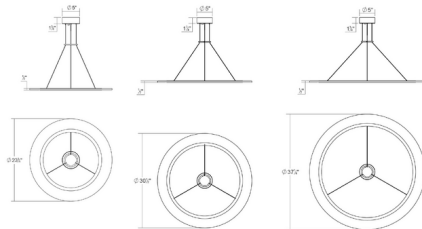

### Description

The Arctic Ring Pendant appears to float in space, its bold luminous ring suspended by thin cables as light radiates from the crisp cast acrylic diffuser. It can be hung as a single ring, or multiple can be suspended in an array across a horizontal plane or staggered throughout a vertical space to create a dramatic display. Includes driver located in the canopy.

### Specifications

COLOR . . . . . Frosted  
BODY FINISH . . . . . Satin Black  
WATTAGE . . . . . 12W  
DIMMER . . . . . Low Voltage Electronic  
DIMENSIONS . . . . . 23.75"W x 0.5"H  
INTEGRATED LED MODULE . . . . . 1 x LED/12W/120-277V LED