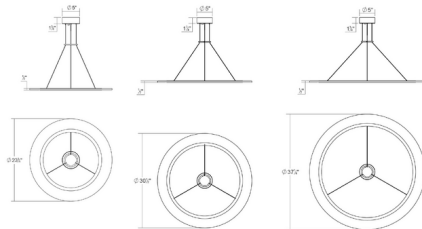

Specifications

COLOR . . . . . Frosted
BODY FINISH . . . . . Satin Black
WATTAGE 12W
DIMMER . . . . . Low Voltage Electronic
DIMENSIONS . . . . . 23.75"W x 0.5"H
INTEGRATED LED MODULE . . . . . 1 x LED/12W/120-277V LED

Technical Information

COLOR RENDERING . . . . . 90 CRI
LAMP COLOR 3000K
LUMENS/WATT 70.00
LUMINOUS FLUX . . . . . 840 lumens

CLICK TO VIEW PRODUCT

Notes: