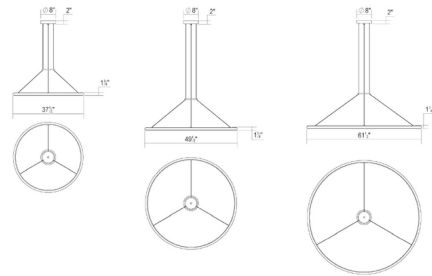

CLICK TO VIEW PRODUCT

Notes: