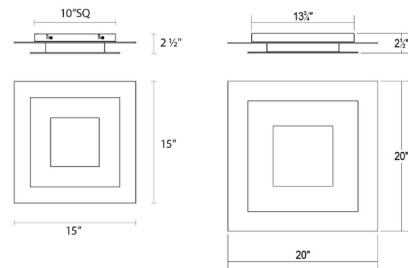

### Description

Featuring two aluminum plates arranged in tandem, the Offset Square Ceiling Light Fixture offers a sleek, geometric look for your space. The integrated LED light shines from between the plates through an acrylic diffuser, providing both ambient illumination and a powerful downlight. The included driver is located in the canopy.

### Specifications

COLOR . . . . . Optical  
BODY FINISH . . . . . Textured White  
WATTAGE . . . . . 49W  
DIMMER . . . . . Low Voltage Electronic  
DIMENSIONS . . . . . 20\"W x 2.5\"H x 20\"D  
INTEGRATED LED MODULE . . . . . 1 x LED/49W/120-277V LED