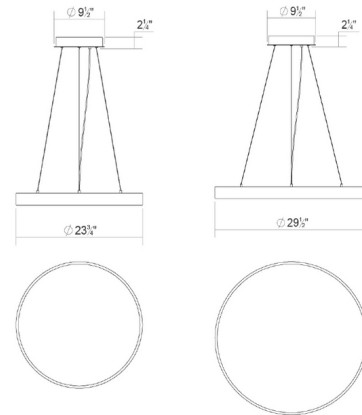

CLICK TO VIEW PRODUCT

Notes: