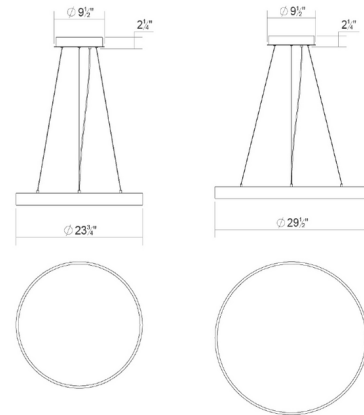

CLICK TO VIEW PRODUCT

Notes: