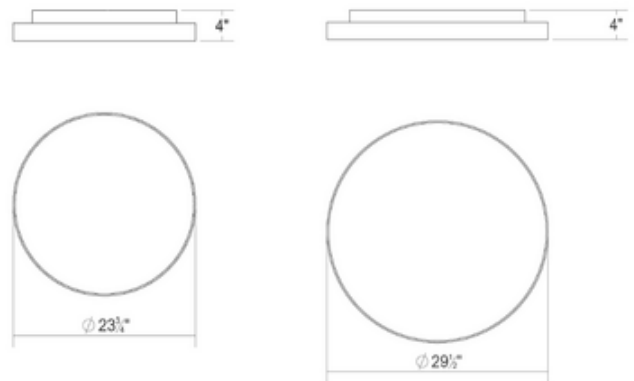

BRAND SONNEMAN - A Way of Light

DESCRIPTION

Embodying the essence of a circle, the sleek Pi Large Ceiling Light Fixture is minimal in form but radiates ample LED light to illuminate a range of residential, commercial, and hospitality settings. Includes driver located in the canopy.

Shown in: Bright Satin Aluminum / Optical

SHADE COLOR	Optical
BODY FINISH	Bright Satin Aluminum
WATTAGE	53W
DIMMER	Low Voltage Electronic
DIMENSIONS	23.75"W x 4"H
INTEGRATED LED MODULE	
LAMP	1 x LED/53W/120-277V LED

Technical Information

LUMINOUS FLUX	4380 lumens
LUMENS/WATT	82.64
LAMP COLOR	3000K
COLOR RENDERING	90 CRI

SPEC # SON1116423

COMPANY	PROJECT	FIXTURE TYPE	APPROVED BY	DATE