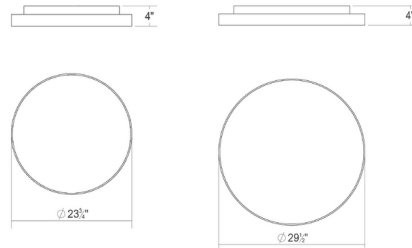

CLICK TO VIEW PRODUCT

Notes: