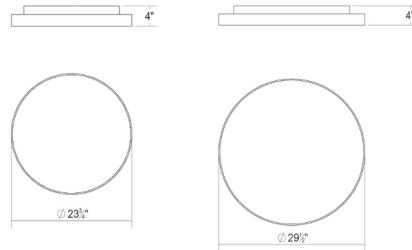

CLICK TO VIEW PRODUCT

Notes: