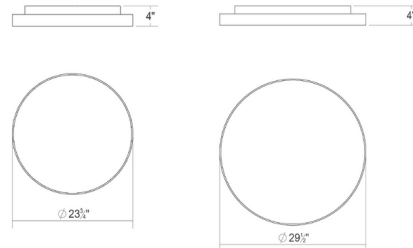

By Sonneman

Description

Embodying the essence of a circle, the sleek Pi Large Ceiling Light Fixture is minimal in form but radiates ample LED light to illuminate a range of residential, commercial, and hospitality settings. Includes driver located in the canopy.

Shown in satin black / optical

Specifications

COLOR Optical
BODY FINISH Satin Black
WATTAGE 53W
DIMMER Low Voltage Electronic
DIMENSIONS 23.75"W x 4"H
INTEGRATED LED MODULE 1 x LED/53W/120-277V LED

Technical Information