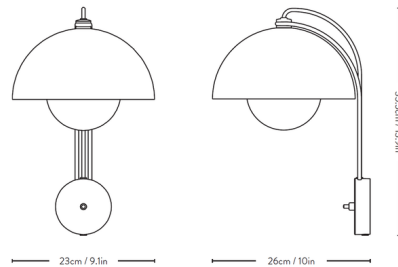

### Description

The Flowerpot VP8 Wall Sconce celebrates vintage style while expressing modern simplicity. Hemispheres crafted out of deep drawn metal are arranged into the stylish rounded profile. Use a pair as bedside lamps or place them in the living room to create a chic, inviting atmosphere.

### Specifications

|                    |  |
|--------------------|--|
| COLOR              | Matte Black                                |
| BODY FINISH        | Matte Black                                |
| WATTAGE            | 40W  |
| DIMMER             | N/A  |
| DIMENSIONS         | 9.1"W x 13.9"H x 10"D                      |
| BULB NOT INCLUDED  | 1 x A19/Medium (E26)/40W/120V Incandescent |
| OTHER BULB OPTIONS | 1 x A19/Medium (E26)/120V LED              |
| COUNTRY OF ORIGIN  | China                                      |