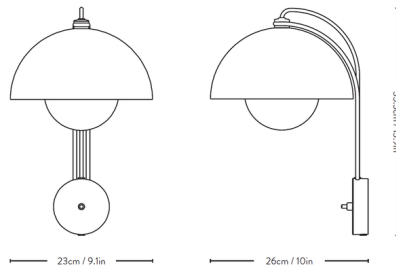

Description

The Flowerpot VP8 Wall Sconce celebrates vintage style while expressing modern simplicity. Hemispheres crafted out of deep drawn metal are arranged into the stylish rounded profile. Use a pair as bedside lamps or place them in the living room to create a chic, inviting atmosphere.

Shown in matte light grey / matte light grey

Specifications

COLOR	Matte Light Grey
BODY FINISH	Matte Light Grey
WATTAGE	40W
DIMMER	N/A
DIMENSIONS	9.1"W x 13.9"H x 10"D
BULB NOT INCLUDED	1 x A19/Medium (E26)/40W/120V Incandescent
OTHER BULB OPTIONS	1 x A19/Medium (E26)/120V LED
COUNTRY OF ORIGIN	China