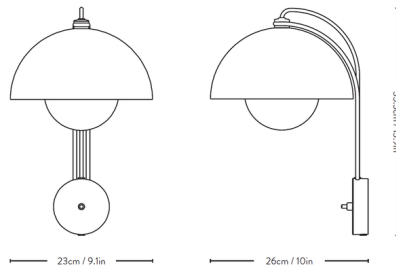

Description

The Flowerpot VP8 Wall Sconce celebrates vintage style while expressing modern simplicity. Hemispheres crafted out of deep drawn metal are arranged into the stylish rounded profile. Use a pair as bedside lamps or place them in the living room to create a chic, inviting atmosphere.

Shown in matte white / matte white

Specifications

COLOR	Matte White
BODY FINISH	Matte White
WATTAGE	40W
DIMMER	N/A
DIMENSIONS	9.1"W x 13.9"H x 10"D
BULB NOT INCLUDED	1 x A19/Medium (E26)/40W/120V Incandescent
OTHER BULB OPTIONS	1 x A19/Medium (E26)/120V LED
COUNTRY OF ORIGIN	China