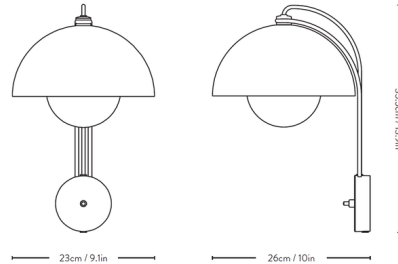

Description

The Flowerpot VP8 Wall Sconce celebrates vintage style while expressing modern simplicity. Hemispheres crafted out of deep drawn metal are arranged into the stylish rounded profile. Use a pair as bedside lamps or place them in the living room to create a chic, inviting atmosphere.

Shown in mustard / mustard

Specifications

COLOR	Mustard
BODY FINISH	Mustard
WATTAGE	40W
DIMMER	N/A
DIMENSIONS	9.1"W x 13.9"H x 10"D
BULB NOT INCLUDED	1 x A19/Medium (E26)/40W/120V Incandescent
OTHER BULB OPTIONS	1 x A19/Medium (E26)/120V LED
COUNTRY OF ORIGIN	China