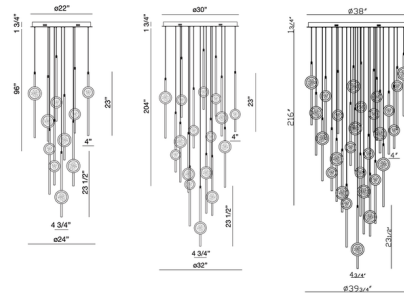

### Description

Clear seeded glass orbs set on dangling metal rods light up the Barletta Chandelier, a dazzling piece that is perfect for illuminating contemporary living rooms and entryways. Dimmable with a TRIAC dimmer. The 39.75 inch chandelier is Title 24 compliant. Note: the 32 inch and 39.75 inch chandeliers require a junction box rated for fixtures weighing over 50 pounds.

### Specifications

COLOR . . . . . Clear Seeded  
BODY FINISH . . . . . Black  
WATTAGE . . . . . 152.1W  
DIMMER . . . . . Low Voltage Electronic  
DIMENSIONS . . . . . 39.75"W x 23.5"H  
INTEGRATED LED MODULE . . . . . 26 x LED/5.85W/120V LED  
COUNTRY OF ORIGIN . . . . . China

### Technical Information

LAMP LIFE . . . . . 20000 hours  
COLOR RENDERING . . . . . 90 CRI  
LAMP COLOR . . . . . 3500K  
LUMENS/WATT . . . . . 905.98  
LUMINOUS FLUX . . . . . 5300 lumens

Shown in black / clear seeded