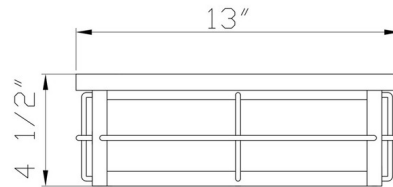

Specifications

COLOR Opal White
BODY FINISH Sand Black
WATTAGE 20W
DIMMER Low Voltage Electronic
DIMENSIONS 13"W x 4.5"H x 13"D
INTEGRATED LED MODULE 1 x LED/20W/120V LED
COUNTRY OF ORIGIN China

Technical Information

PRODUCT DIMENSIONS Canopy: Square, 13"L x 13"W x 0.75"H
LAMP LIFE 20000 hours
COLOR RENDERING 90 CRI
LAMP COLOR 3000K
LUMENS/WATT 38.50
LUMINOUS FLUX 770 lumens

Shown in sand black / opal white

CLICK TO VIEW PRODUCT