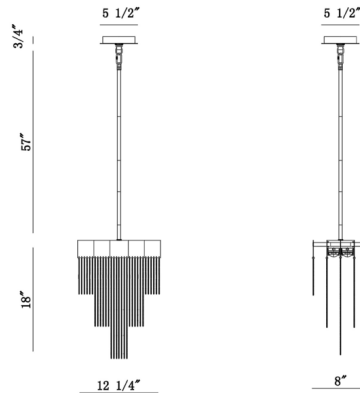

Specifications

COLOR N/A
BODY FINISH Black
WATTAGE 10W
DIMMER Standard 120V
DIMENSIONS 12.25"W x 18"H x 8"D
INTEGRATED LED MODULE 2 x LED/5W/120V LED
COUNTRY OF ORIGIN China

Technical Information

PRODUCT DIMENSIONS Adjustable Overall Height: 21.8" to 75.8"
LAMP LIFE 20000 hours
COLOR RENDERING 80 CRI
LAMP COLOR 3000K
LUMENS/WATT 42.00
LUMINOUS FLUX 210 lumens

Shown in black

CLICK TO VIEW PRODUCT

Notes: