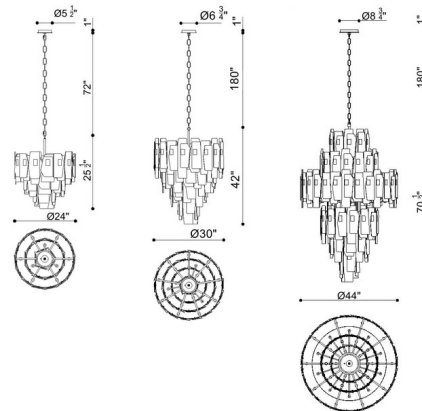

Note: The 30 inch and 44 inch sizes require a junction box rated for fixtures weighing over 50 pounds.

Shown in antique brass / amber / smoke

Specifications

COLOR	Amber / Smoke
BODY FINISH	Antique Brass
WATTAGE	1560W
DIMMER	Standard 120V
DIMENSIONS	44"W x 70.5"H
BULB NOT INCLUDED	39 x B10/Candelabra (E12)/40W/120V Incandescent
OTHER BULB OPTIONS	39 x B10/Candelabra (E12)/120V LED
COUNTRY OF ORIGIN	China

Technical Information

PRODUCT DIMENSIONS Adjustable Overall Height: 74.5" to 252"

CLICK TO VIEW PRODUCT

Notes: