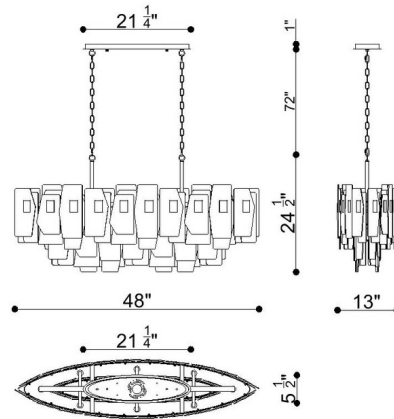

Shown in antique brass / amber / smoke

Specifications

COLOR	Amber / Smoke
BODY FINISH	Antique Brass
WATTAGE	440W
DIMMER	Standard 120V
DIMENSIONS	48"L x 24.5"H x 13"D
BULB NOT INCLUDED	11 x B10/Candelabra (E12)/40W/120V Incandescent
OTHER BULB OPTIONS	11 x B10/Candelabra (E12)/120V LED
COUNTRY OF ORIGIN	China

Technical Information

PRODUCT DIMENSIONS	Adjustable Overall Height: 28.3" to 97.3"
--------------------	---

CLICK TO VIEW PRODUCT

Notes: