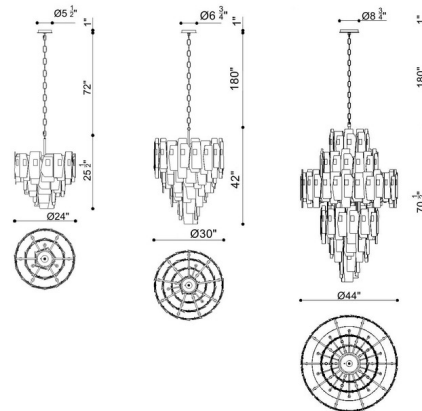

Note: The 30 inch and 44 inch sizes require a junction box rated for fixtures weighing over 50 pounds.

Shown in antique brass / amber / smoke

### Specifications

COLOR . . . . . Amber / Smoke  
 BODY FINISH . . . . . Antique Brass  
 WATTAGE . . . . . 400W  
 DIMMER . . . . . Standard 120V  
 DIMENSIONS . . . . . 24"W x 25.5"H  
 BULB NOT INCLUDED . . . . . 10 x B10/Candelabra (E12)/40W/120V Incandescent  
 OTHER BULB OPTIONS . . . . . 10 x B10/Candelabra (E12)/120V LED  
 COUNTRY OF ORIGIN . . . . . China

### Technical Information

PRODUCT DIMENSIONS . . . . . Adjustable Overall Height: 29.5" to 98.5"

CLICK TO VIEW PRODUCT

Notes: