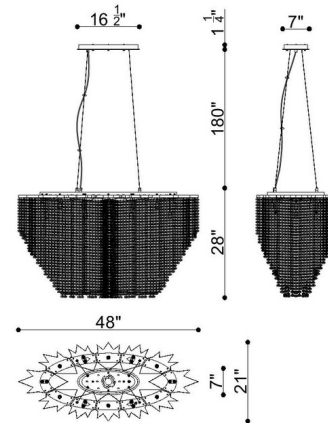

### Description

Gleaming crystal beads hang from star-shaped chrome plates on the Cohen Linear Chandelier, creating an alluring shimmer of light. This glamorous piece instantly elevates a dining room or grand entryway, spreading light gracefully throughout the space. Note: requires a junction box rated for fixtures weighing over 50 pounds.

### Specifications

COLOR . . . . . Clear Crystal  
 BODY FINISH . . . . . Chrome  
 WATTAGE . . . . . 720W  
 DIMMER . . . . . Standard 120V  
 DIMENSIONS . . . . . 48"L x 28"H x 21"D  
 BULB NOT INCLUDED . . . . . 18 x JCD/G9/40W/120V Halogen  
 OTHER BULB OPTIONS . . . . . 18 x JCD/G9/120V LED  
 COUNTRY OF ORIGIN . . . . . China

### Technical Information

PRODUCT DIMENSIONS . . . . . Adjustable Overall Height: 32.3" to 173"

Shown in chrome / clear crystal

CLICK TO VIEW PRODUCT

Notes: