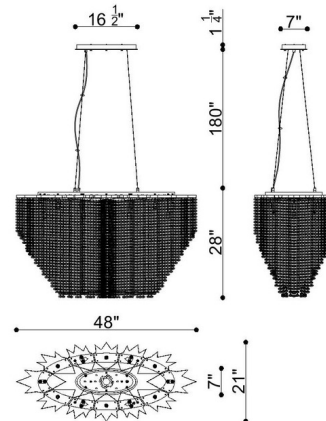

By Eurofase

Description

Gleaming crystal beads hang from star-shaped chrome plates on the Cohen Linear Chandelier, creating an alluring shimmer of light. This glamorous piece instantly elevates a dining room or grand entryway, spreading light gracefully throughout the space. Note: requires a junction box rated for fixtures weighing over 50 pounds.

Shown in chrome / clear crystal

Specifications

COLOR Clear Crystal
 BODY FINISH Chrome
 WATTAGE 720W
 DIMMER Standard 120V
 DIMENSIONS 48"L x 28"H x 21"D
 BULB NOT INCLUDED 18 x JCD/G9/40W/120V Halogen
 OTHER BULB OPTIONS 18 x JCD/G9/120V LED
 COUNTRY OF ORIGIN China

Technical Information

PRODUCT DIMENSIONS Adjustable Overall Height: 32.3" to 173"

CLICK TO VIEW PRODUCT

Notes: