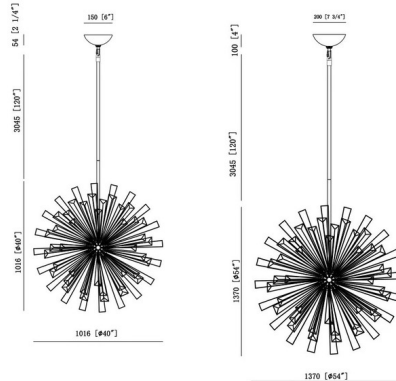

By Eurofase

Description

The Dendelio Round Chandelier is a modern take on the Sputnik chandelier, updated with triangular cone skeletons that surround the lights and emulate the outline of a dandelion. Use this geometric piece to add a splash of contemporary style to your space. Note: Requires a junction box rated for fixtures weighing over 50 pounds.

Shown in black

Specifications

COLOR	N/A
BODY FINISH	Black
WATTAGE	1160W
DIMMER	Standard 120V
DIMENSIONS	40"W x 40"H
BULB NOT INCLUDED	29 x B10/Candelabra (E12)/40W/120V Incandescent
OTHER BULB OPTIONS	29 x B10/Candelabra (E12)/120V LED
COUNTRY OF ORIGIN	China