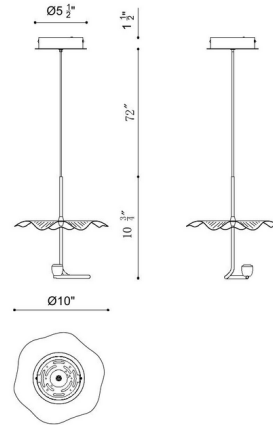

CLICK TO VIEW PRODUCT

Notes: