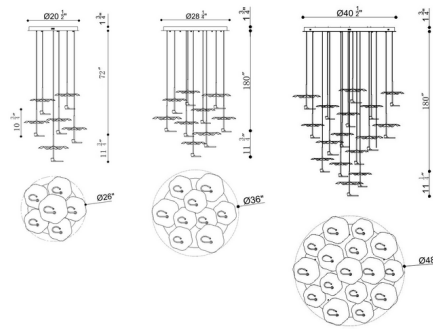

Description

The Lagatto Chandelier draws inspiration from lily pads floating in the water. Each organically shaped handmade metal shade has been hammered to create its dimpled texture and is illuminated from below by an LED uplight. Light reflects off the underside of the shade, illuminating the space and the shades below.
 Note: the 48 inch chandelier requires a junction box rated for fixtures weighing over 50 pounds.

Specifications

COLOR	N/A
BODY FINISH	Bronze
WATTAGE	17W
DIMMER	Low Voltage Electronic
DIMENSIONS	26"W x 11.75"H
INTEGRATED LED MODULE	6 x LED/2.83W/120V LED
COUNTRY OF ORIGIN	China

Technical Information

PRODUCT DIMENSIONS	Adjustable Overall Height: 16.5" to 85.5"
LAMP LIFE	20000 hours
COLOR RENDERING	90 CRI
LAMP COLOR	3000K
LUMENS/WATT	84.81
LUMINOUS FLUX	240 lumens

Shown in bronze

CLICK TO VIEW PRODUCT