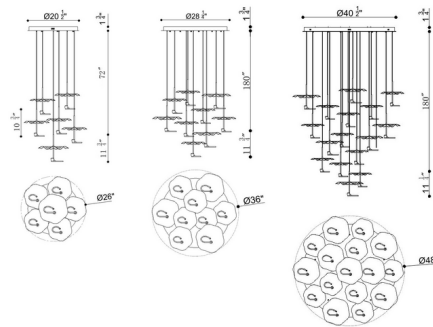

Description

The Lagatto Chandelier draws inspiration from lily pads floating in the water. Each organically shaped handmade metal shade has been hammered to create its dimpled texture and is illuminated from below by an LED uplight. Light reflects off the underside of the shade, illuminating the space and the shades below.
 Note: the 48 inch chandelier requires a junction box rated for fixtures weighing over 50 pounds.

Specifications

COLOR	N/A
BODY FINISH	Bronze
WATTAGE	17W
DIMMER	Low Voltage Electronic
DIMENSIONS	26"W x 11.75"H
INTEGRATED LED MODULE	6 x LED/2.83W/120V LED
COUNTRY OF ORIGIN	China

Technical Information

PRODUCT DIMENSIONS	Adjustable Overall Height: 16.5" to 85.5"
LAMP LIFE	20000 hours
COLOR RENDERING	90 CRI
LAMP COLOR	3000K
LUMENS/WATT	84.81
LUMINOUS FLUX	240 lumens

Shown in bronze

CLICK TO VIEW PRODUCT