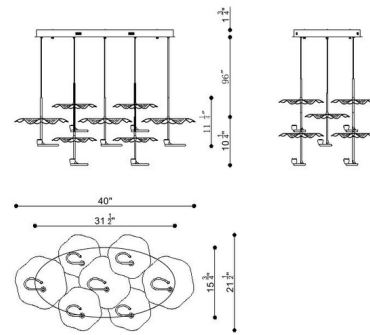

Specifications

COLOR	N/A
BODY FINISH	Bronze
WATTAGE	18W
DIMMER	Low Voltage Electronic
DIMENSIONS	40"L x 11.75"H x 21.5"D
INTEGRATED LED MODULE	7 x LED/2.57W/120V LED
COUNTRY OF ORIGIN	China

Technical Information

PRODUCT DIMENSIONS	Adjustable Overall Height: 16.5" to 110"
LAMP LIFE	20000 hours
COLOR RENDERING	90 CRI
LAMP COLOR	3000K
LUMENS/WATT	89.49
LUMINOUS FLUX	230 lumens

Shown in bronze

CLICK TO VIEW PRODUCT