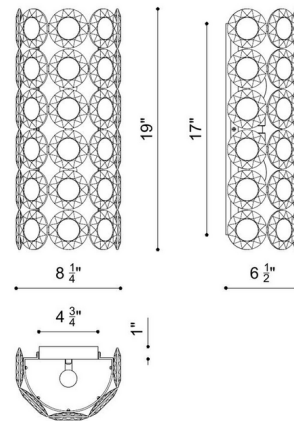

By Eurofase

Description

Turn your lighting up a notch with the glamorous Perrene Wall Sconce. Beveled crystals inlaid with mirrored metal plates cover the entire fixture, creating a dazzling show of light and sparkles for your space.

Shown in chrome / clear

Specifications

COLOR	Clear
BODY FINISH	Chrome
WATTAGE	14W
DIMMER	Standard 120V
DIMENSIONS	8.25"W x 19"H x 6.5"D
BULB NOT INCLUDED	2 x B10/Candelabra (E12)/7W/120V LED
COUNTRY OF ORIGIN	China