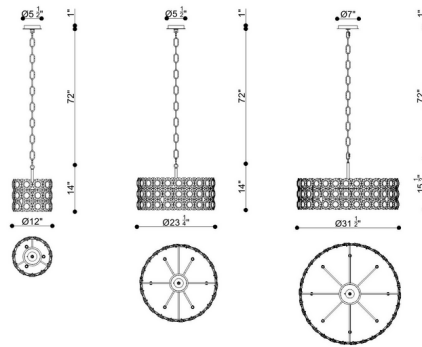

Description

Turn your lighting up a notch with the glamorous Perrene Drum Chandelier. Beveled crystals inlaid with mirrored metal plates surround the lamps, creating a dazzling show of light and sparkles for your space. Note: The 31.5 inch diameter chandelier requires a junction box rated for fixtures weighing over 50 pounds.

Specifications

COLOR	Clear
BODY FINISH	Chrome
WATTAGE	21W
DIMMER	Standard 120V
DIMENSIONS	12"W x 14"H
BULB NOT INCLUDED	3 x B10/Candelabra (E12)/7W/120V LED
COUNTRY OF ORIGIN	China

Shown in chrome / clear