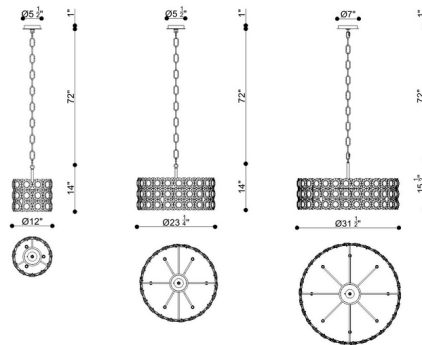

Description

Turn your lighting up a notch with the glamorous Perrene Drum Chandelier. Beveled crystals inlaid with mirrored metal plates surround the lamps, creating a dazzling show of light and sparkles for your space. Note: The 31.5 inch diameter chandelier requires a junction box rated for fixtures weighing over 50 pounds.

Specifications

COLOR Clear
 BODY FINISH Chrome
 WATTAGE 21W
 DIMMER Standard 120V
 DIMENSIONS 12"W x 14"H
 BULB NOT INCLUDED 3 x B10/Candelabra (E12)/7W/120V LED
 COUNTRY OF ORIGIN China

Shown in chrome / clear