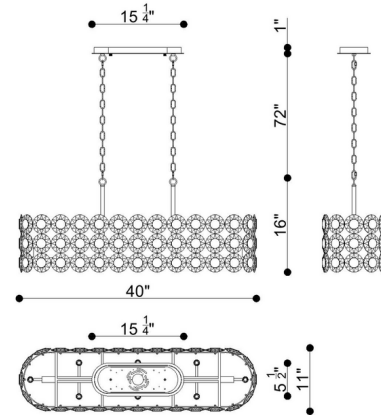

CLICK TO VIEW PRODUCT

Notes: