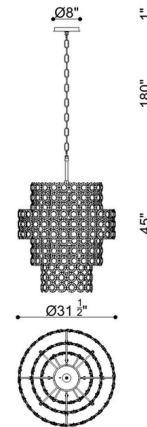

By Eurofase

Description

Bring in the glam with the Perrene Tiered Chandelier. This lavish piece is covered in beveled crystals inlaid with mirrored metal plates, elevating your space with an opulent, stunning display of light and sparkle. Note: This chandelier requires a junction box rated for fixtures weighing over 50 pounds.

Shown in chrome / clear

Specifications

| | |
|-------------------|---------------------------------------|
| COLOR | Clear |
| BODY FINISH | Chrome |
| WATTAGE | 168W |
| DIMMER | Standard 120V |
| DIMENSIONS | 31.5"W x 45"H |
| BULB NOT INCLUDED | 24 x B10/Candelabra (E12)/7W/120V LED |
| COUNTRY OF ORIGIN | China |