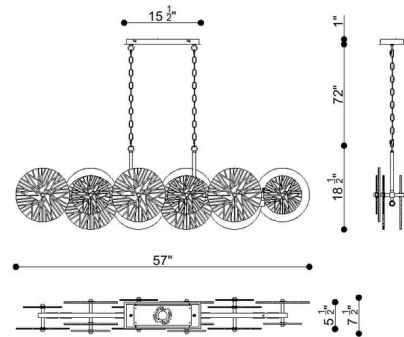

Shown in gold / clear / amber

Specifications

COLOR	Clear / Amber
BODY FINISH	Gold
WATTAGE	480W
DIMMER	Standard 120V
DIMENSIONS	57"L x 18.5"H x 7.5"D
BULB NOT INCLUDED	8 x B10/Candelabra (E12)/60W/120V Incandescent
OTHER BULB OPTIONS	8 x B10/Candelabra (E12)/120V LED
COUNTRY OF ORIGIN	China

Technical Information

PRODUCT DIMENSIONS Adjustable Overall Height: 22.5" to 91.5"

CLICK TO VIEW PRODUCT

Notes: