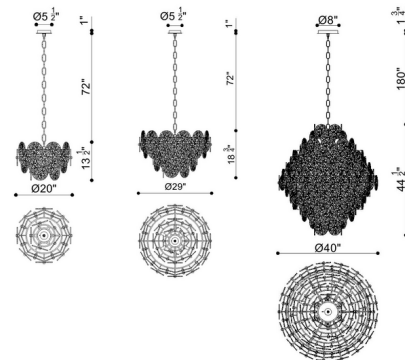

### Specifications

COLOR . . . . . Clear / Amber  
 BODY FINISH . . . . . Gold  
 WATTAGE . . . . . 360W  
 DIMMER . . . . . Standard 120V  
 DIMENSIONS . . . . . 20"W x 13.5"H  
 BULB NOT INCLUDED . . . . . 6 x B10/Candelabra (E12)/60W/120V Incandescent  
 OTHER BULB OPTIONS . . . . . 6 x B10/Candelabra (E12)/120V LED  
 COUNTRY OF ORIGIN . . . . . China

### Technical Information

PRODUCT DIMENSIONS . . . . . Adjustable Overall Height: 17.5" to 86.5"

CLICK TO VIEW PRODUCT

Notes: