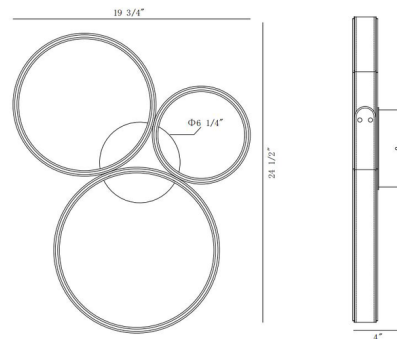

Specifications

COLOR Gray / White
BODY FINISH Chrome
WATTAGE 80W
DIMMER Low Voltage Electronic
DIMENSIONS 19.75"W x 24.5"H x 4"D
INTEGRATED LED MODULE 1 x LED/80W/120V LED
COUNTRY OF ORIGIN China

Technical Information

LAMP LIFE 20000 hours
COLOR RENDERING 90 CRI
LAMP COLOR 3500K
LUMENS/WATT 26.00
LUMINOUS FLUX 2080 lumens

Shown in chrome / gray / white

CLICK TO VIEW PRODUCT

Notes: