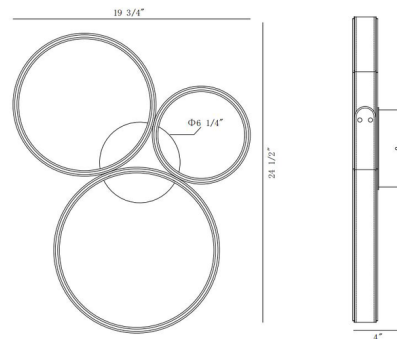

### Specifications

COLOR . . . . . Gray / White  
 BODY FINISH . . . . . Chrome  
 WATTAGE . . . . . 80W  
 DIMMER . . . . . Low Voltage Electronic  
 DIMENSIONS . . . . . 19.75"W x 24.5"H x 4"D  
 INTEGRATED LED MODULE . . . . . 1 x LED/80W/120V LED  
 COUNTRY OF ORIGIN . . . . . China