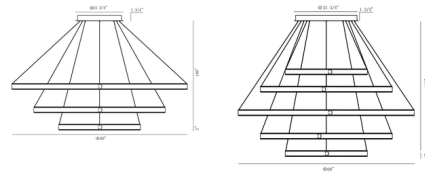

Specifications

COLOR Gray / White
BODY FINISH Chrome
WATTAGE 283W
DIMMER Low Voltage Electronic
DIMENSIONS 60"W x 2"H
INTEGRATED LED MODULE 1 x LED/283W/120V LED
COUNTRY OF ORIGIN China

Technical Information

PRODUCT DIMENSIONS Adjustable Overall Height: 9.75" to 183.8"
LAMP LIFE 20000 hours
COLOR RENDERING 90 CRI
LAMP COLOR 3500K
LUMENS/WATT 8.69
LUMINOUS FLUX 2460 lumens

Shown in chrome / gray / white

CLICK TO VIEW PRODUCT