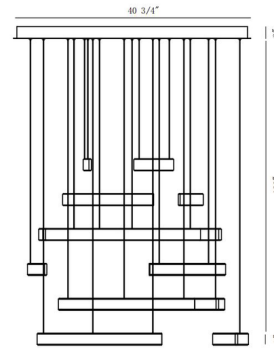

### Specifications

COLOR	Gray / White
BODY FINISH	Chrome
WATTAGE	269W
DIMMER	Low Voltage Electronic
DIMENSIONS	40.75"W x 2"H
INTEGRATED LED MODULE	1 x LED/269W/120V LED
COUNTRY OF ORIGIN	China

### Technical Information

LAMP LIFE	20000 hours
COLOR RENDERING	90 CRI
LAMP COLOR	3500K
LUMENS/WATT	13.05
LUMINOUS FLUX	3510 lumens

Shown in chrome / gray / white

CLICK TO VIEW PRODUCT

Notes: