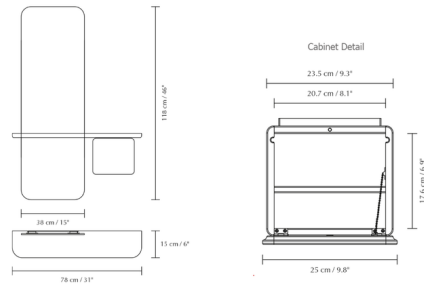

Shown in black oak / pearl

Specifications

COLOR Pearl
 BODY FINISH Black Oak
 WATTAGE N/A
 DIMMER N/A
 DIMENSIONS 31"W x 46"H x 6"D
 BULB N/A
 COUNTRY OF ORIGIN Denmark

Technical Information

PRODUCT DIMENSIONS Mirror Dimensions: 15"W x 46"H