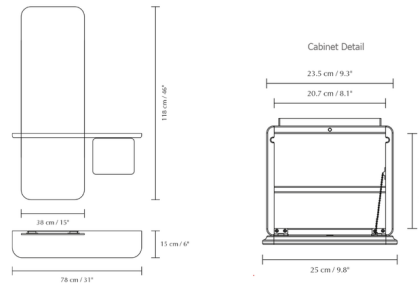

Shown in black oak / pearl

Specifications

COLOR	Pearl
BODY FINISH	Black Oak
WATTAGE	N/A
DIMMER	N/A
DIMENSIONS	31"W x 46"H x 6"D
BULB	N/A
COUNTRY OF ORIGIN	Denmark

Technical Information

PRODUCT DIMENSIONS Mirror Dimensions: 15"W x 46"H