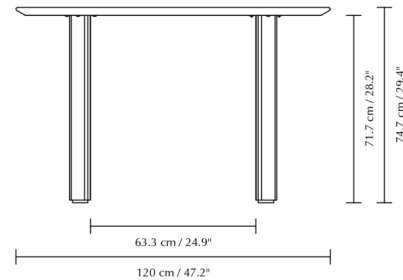

By Umage

Description

The Comfort Circle Dining Table will invite conversation in the dining room with a circular design that directs everybody to the center of the table. The round wood veneer top is supported by solid oak legs, available in a smooth texture for a neat, tailored look or with a rippled texture for a tactile accent. Note: Black Oak finish is only available with Ripple legs.

Shown in light oak

Specifications

COLOR	N/A
BODY FINISH	Light Oak
WATTAGE	N/A
DIMMER	N/A
DIMENSIONS	47.2"W x 29.4"H x 47.2"D
BULB	N/A

CLICK TO VIEW PRODUCT

Notes: