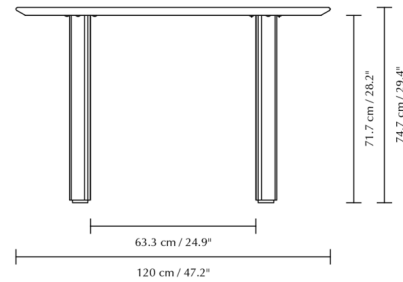

Description

The Comfort Circle Dining Table will invite conversation in the dining room with a circular design that directs everybody to the center of the table. The round wood veneer top is supported by solid oak legs, available in a smooth texture for a neat, tailored look or with a rippled texture for a tactile accent. Note: Black Oak finish is only available with Ripple legs.

Shown in light oak

Specifications

COLOR	N/A
BODY FINISH	Light Oak
WATTAGE	N/A
DIMMER	N/A
DIMENSIONS	47.2"W x 29.4"H x 47.2"D
BULB	N/A

CLICK TO VIEW PRODUCT

Notes: