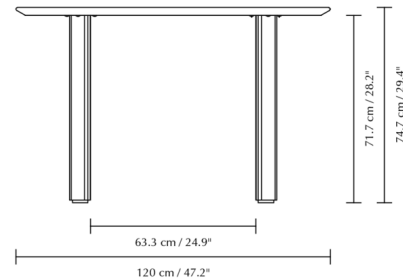

By Umage

Description

The Comfort Circle Dining Table will invite conversation in the dining room with a circular design that directs everybody to the center of the table. The round wood veneer top is supported by solid oak legs, available in a smooth texture for a neat, tailored look or with a rippled texture for a tactile accent. Note: Black Oak finish is only available with Ripple legs.

Shown in dark oak

Specifications

COLOR	N/A
BODY FINISH	Dark Oak
WATTAGE	N/A
DIMMER	N/A
DIMENSIONS	47.2"W x 29.4"H x 47.2"D
BULB	N/A

CLICK TO VIEW PRODUCT

Notes: