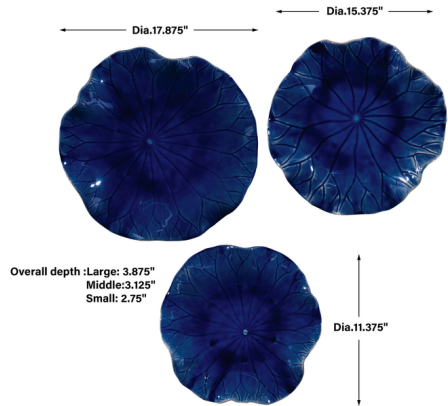

Description

The Abella Wall Decor set of 3 features a trio of ceramic flowers with detailed veining, glazed in a rich cobalt blue. May be hung on wall or used as tabletop accessory.

Shown in cobalt blue

Specifications

COLOR	N/A
BODY FINISH	Cobalt Blue
WATTAGE	N/A
DIMMER	N/A
DIMENSIONS	17.875"W x 17.875"H x 3.875"D
BULB	N/A
COUNTRY OF ORIGIN	China

CLICK TO VIEW PRODUCT

Notes: