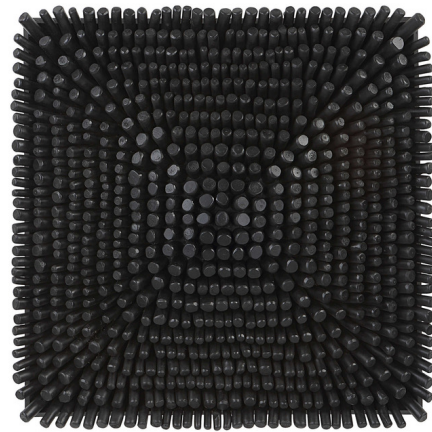

Lightology

lightology.com
866-954-4489
07-01-26

Project: _____

Company: _____

Location: _____ Fixture Type: _____

SPEC #: **UTT1117311**

Approved On: _____ Approved By: _____

Portside Wall Panel

By Uttermost

Description

Creating the feel of modern coastal living, this Portside beech wood wall panel features a satin black finish, adding a stylish and edgy look to any space.

Shown in satin black

Specifications

COLOR	N/A
BODY FINISH	Satin Black
WATTAGE	N/A
DIMMER	N/A
DIMENSIONS	24"W x 24"H x 3.5"D
BULB	N/A

CLICK TO VIEW PRODUCT

Notes: