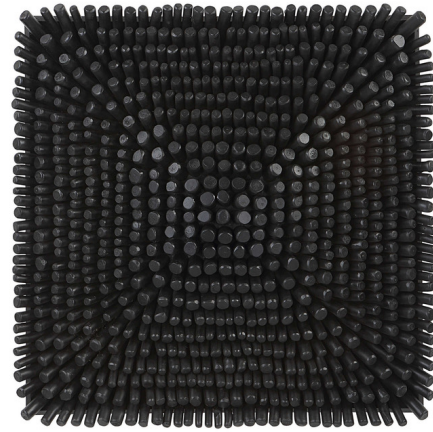

Lightology

lightology.com
866-954-4489
04-24-26

Project: _____

Company: _____

Location: _____ Fixture Type: _____

SPEC #: **UTT1117311**

Approved On: _____ Approved By: _____

Portside Wall Panel

By Uttermost

Description

Creating the feel of modern coastal living, this Portside beech wood wall panel features a satin black finish, adding a stylish and edgy look to any space.

Shown in satin black

Specifications

COLOR	N/A
BODY FINISH	Satin Black
WATTAGE	N/A
DIMMER	N/A
DIMENSIONS	24"W x 24"H x 3.5"D
BULB	N/A

CLICK TO VIEW PRODUCT

Notes: