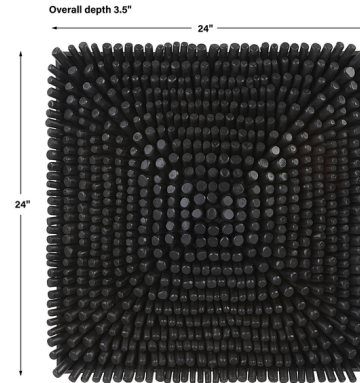

By Uttermost

Description

Creating the feel of modern coastal living, this Portside beech wood wall panel features a satin black finish, adding a stylish and edgy look to any space.

Shown in satin black

Specifications

COLOR	N/A
BODY FINISH	Satin Black
WATTAGE	N/A
DIMMER	N/A
DIMENSIONS	24"W x 24"H x 3.5"D
BULB	N/A

CLICK TO VIEW PRODUCT

Notes: