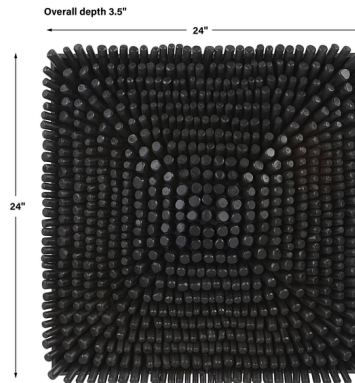

By Uttermost

Description

Creating the feel of modern coastal living, this Portside beech wood wall panel features a satin black finish, adding a stylish and edgy look to any space.

Shown in satin black

Specifications

COLOR	N/A
BODY FINISH	Satin Black
WATTAGE	N/A
DIMMER	N/A
DIMENSIONS	24"W x 24"H x 3.5"D
BULB	N/A

CLICK TO VIEW PRODUCT

Notes: