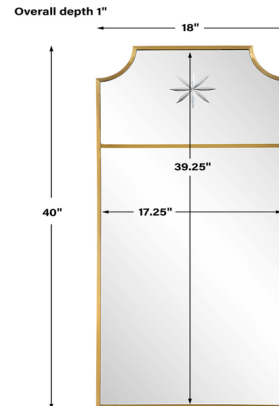

Shown in satin brass / clear

Specifications

| | |
|-------------|-------------------|
| COLOR | Clear |
| BODY FINISH | Satin Brass |
| WATTAGE | N/A |
| DIMMER | N/A |
| DIMENSIONS | 18"W x 40"H x 1"D |
| BULB | N/A |