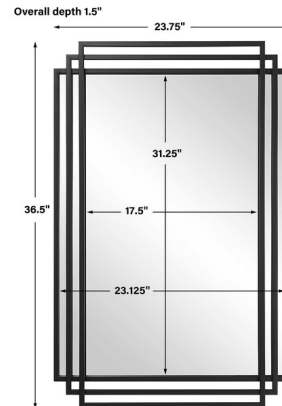

Description

The Amherst Mirror showcases elegant lines and features an overlapping solid iron frame finished in a stylish matte black. May be hung horizontal or vertical.

Shown in matte black

Specifications

COLOR	N/A
BODY FINISH	Matte Black
WATTAGE	N/A
DIMMER	N/A
DIMENSIONS	23.75"W x 36.5"H x 1.5"D
BULB	N/A
COUNTRY OF ORIGIN	China

CLICK TO VIEW PRODUCT

Notes: