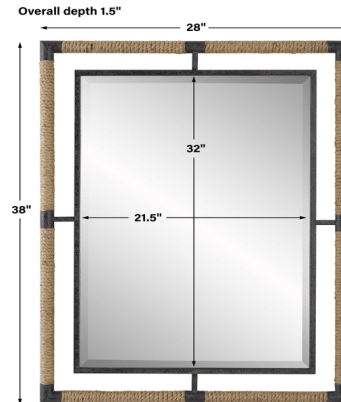

## Melville Mirror

By Uttermost

### Description

This forged iron Melville Mirror is finished in a textured rust black that is wrapped in natural rope bringing a coastal feel to any room. The mirror is surrounded by a generous 1 1/4 inch bevel. May be hung in a vertical or horizontal position.

### Specifications

COLOR	Mirror
BODY FINISH	Rust Black
WATTAGE	N/A
DIMMER	N/A
DIMENSIONS	28"W x 38"H x 1.5"D
BULB	N/A

CLICK TO VIEW PRODUCT

Notes: